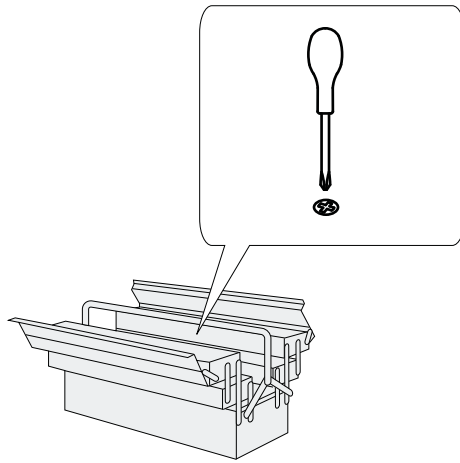

Julian Bowen Limited

**Marlborough
2 Door Wardrobe**

Assembly Instructions

Julian Bowen Limited
(01623 727374)

HARDWARE

A

12x

B