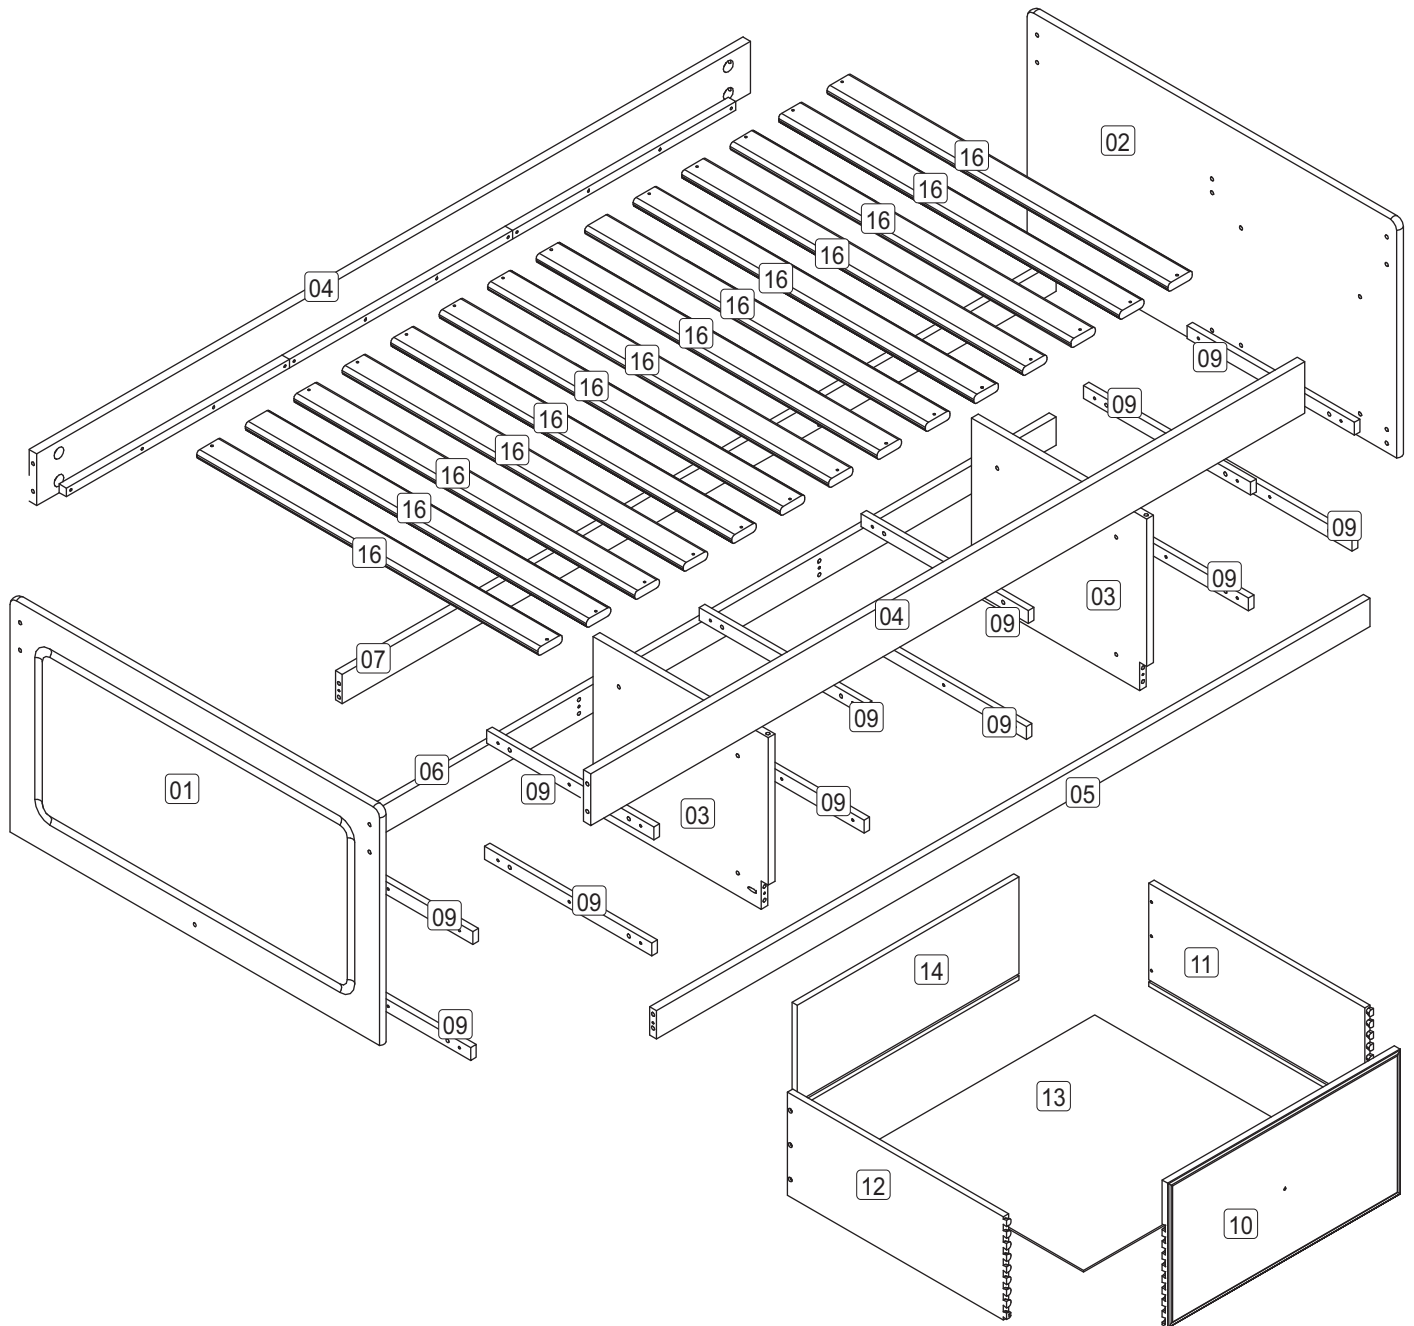

CB800

3x

2021 SPECIFICATION

CB800

Thank you for choosing this furniture.

BEFORE YOU START ASSEMBLY please store the carton at room temperature for 48 hours or more so the contents can acclimatise.

PLEASE RETAIN ALL PACKING UNTIL YOU HAVE COMPLETED ASSEMBLY.