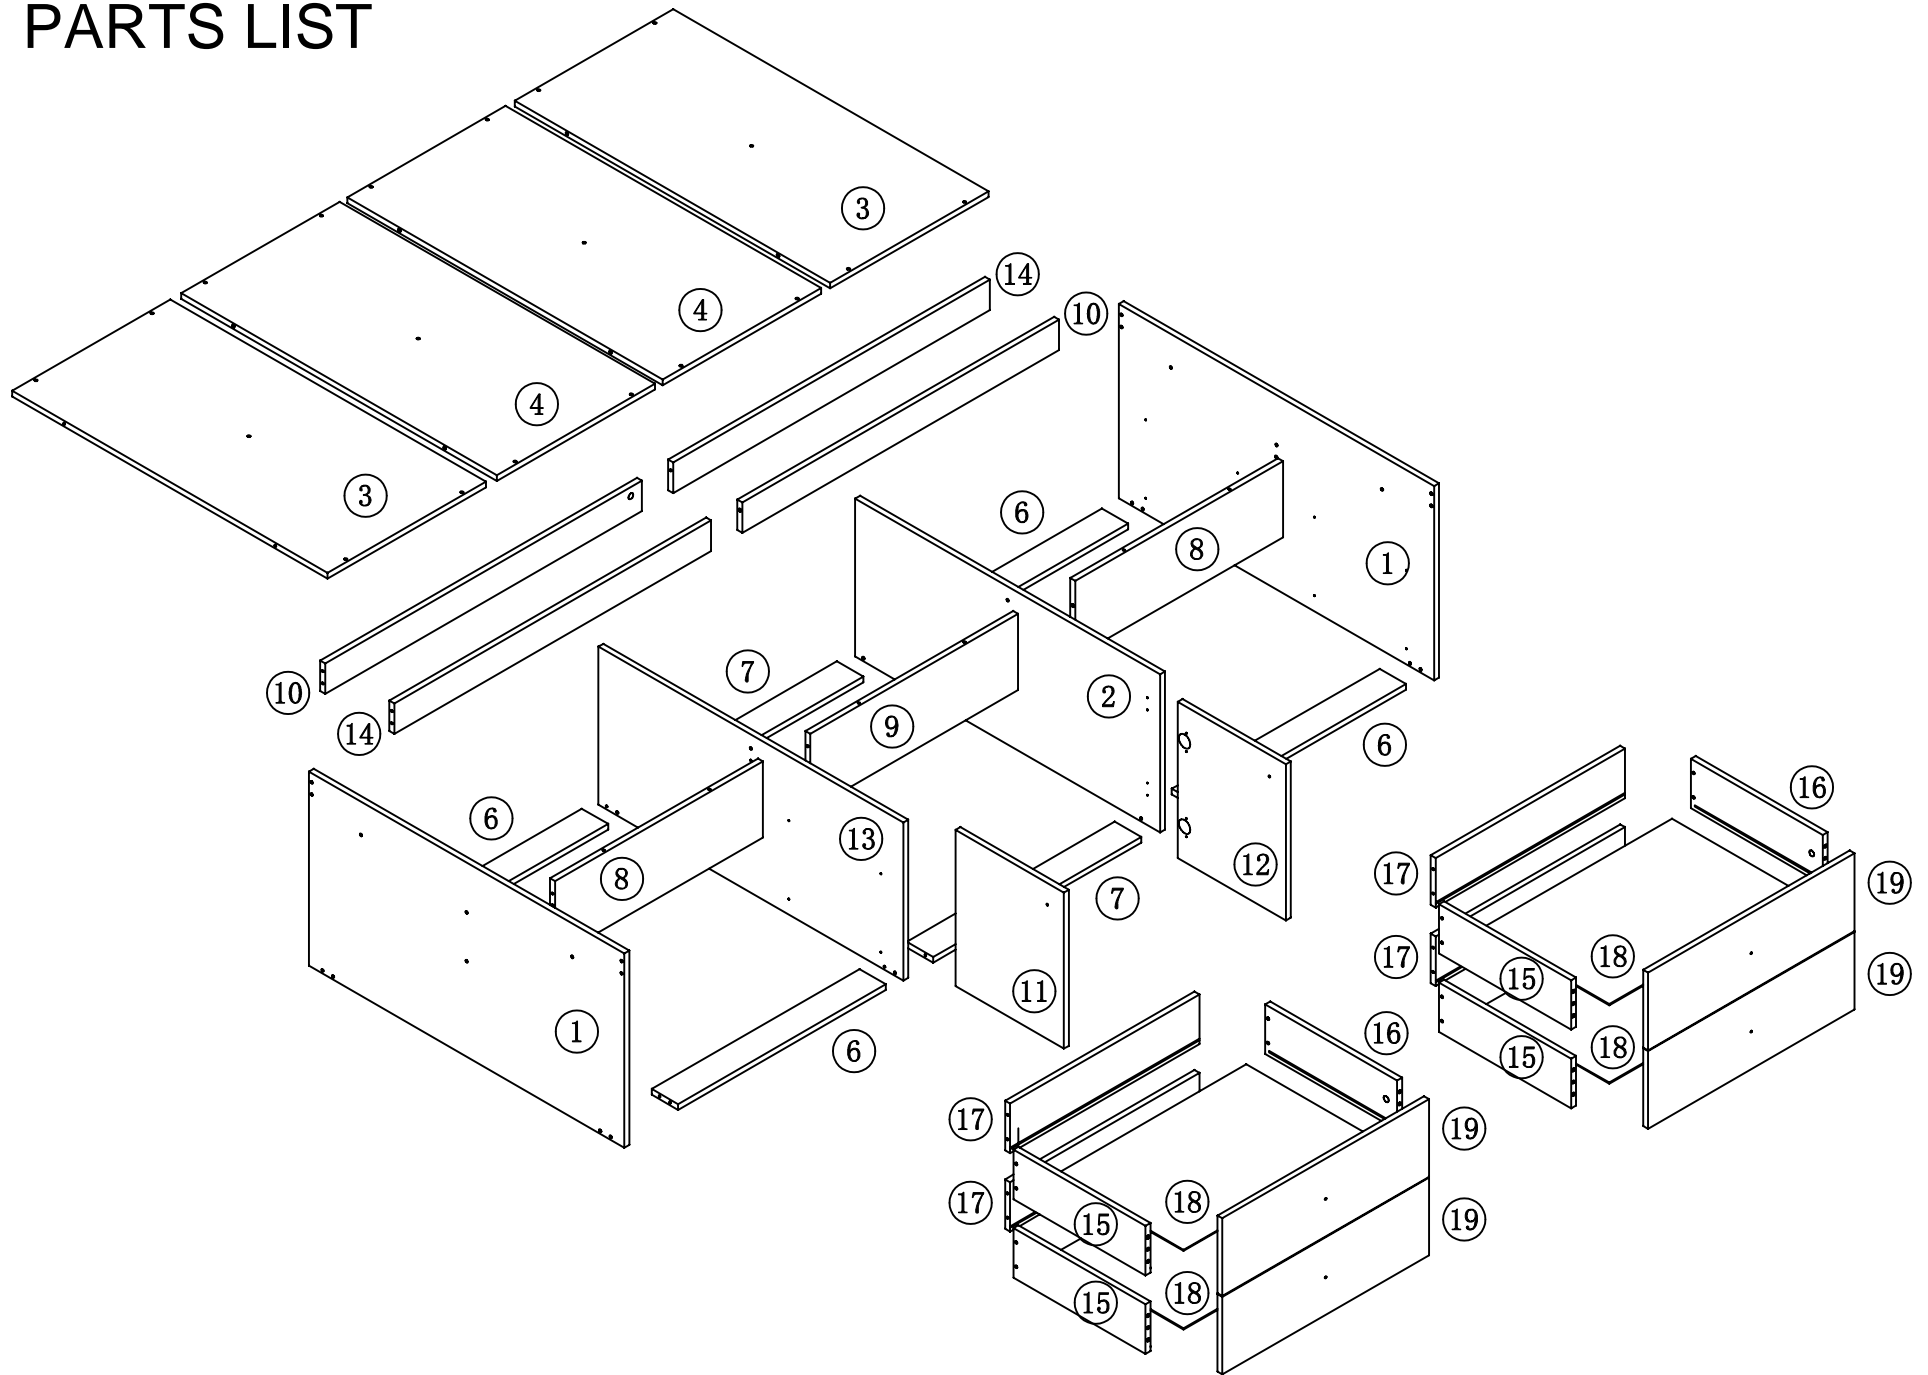

K2W / K2G / K2B LOW CABIN BED DRAWERS

IMPORTANT
KEEP FOR FUTURE REFERENCE & READ CAREFULLY

PARTS LIST

NO.	QTY.	LINEDRAWING
(A)	68	 7x50mm
(B)	18	
(C)	18	
(D)	28	 8x40mm
(E)	6	
(F)	12	
(G)	64	 3.5x14
(H)	4	
(I)	68	
(J)	18	
(K)	4	

NO.	QTY.	NO.	QTY.
(1)	2	(10)	2
(2)	1	(11)	1
(3)	2	(12)	1
(4)	2	(13)	1
(6)	4	(14)	2
(7)	2	(15)	4
(8)	2	(16)	4
(9)	1	(17)	4
		(18)	4
		(19)	4

1

2

3

4

5

6

7

8

9

10

11

12

13

14

15