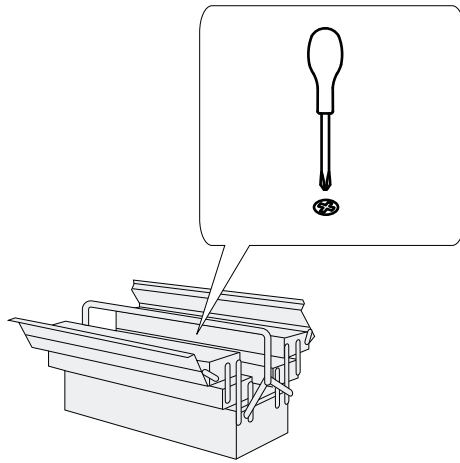

CONSOLE TABLE

Assembly Instructions

CUSTOMER SERVICE
(01623 727374)

HARDWARE

12 x
M6 x 50mm

A

12 x
Ø6 x 1.5mm

B

12 x
Ø16 x Ø6 x 1.5mm

C

1 x
4mm

D

PARTS

Safety Advice

Please take the time to carefully read through the whole of these instructions before you commence.

Keep these instructions for future reference.