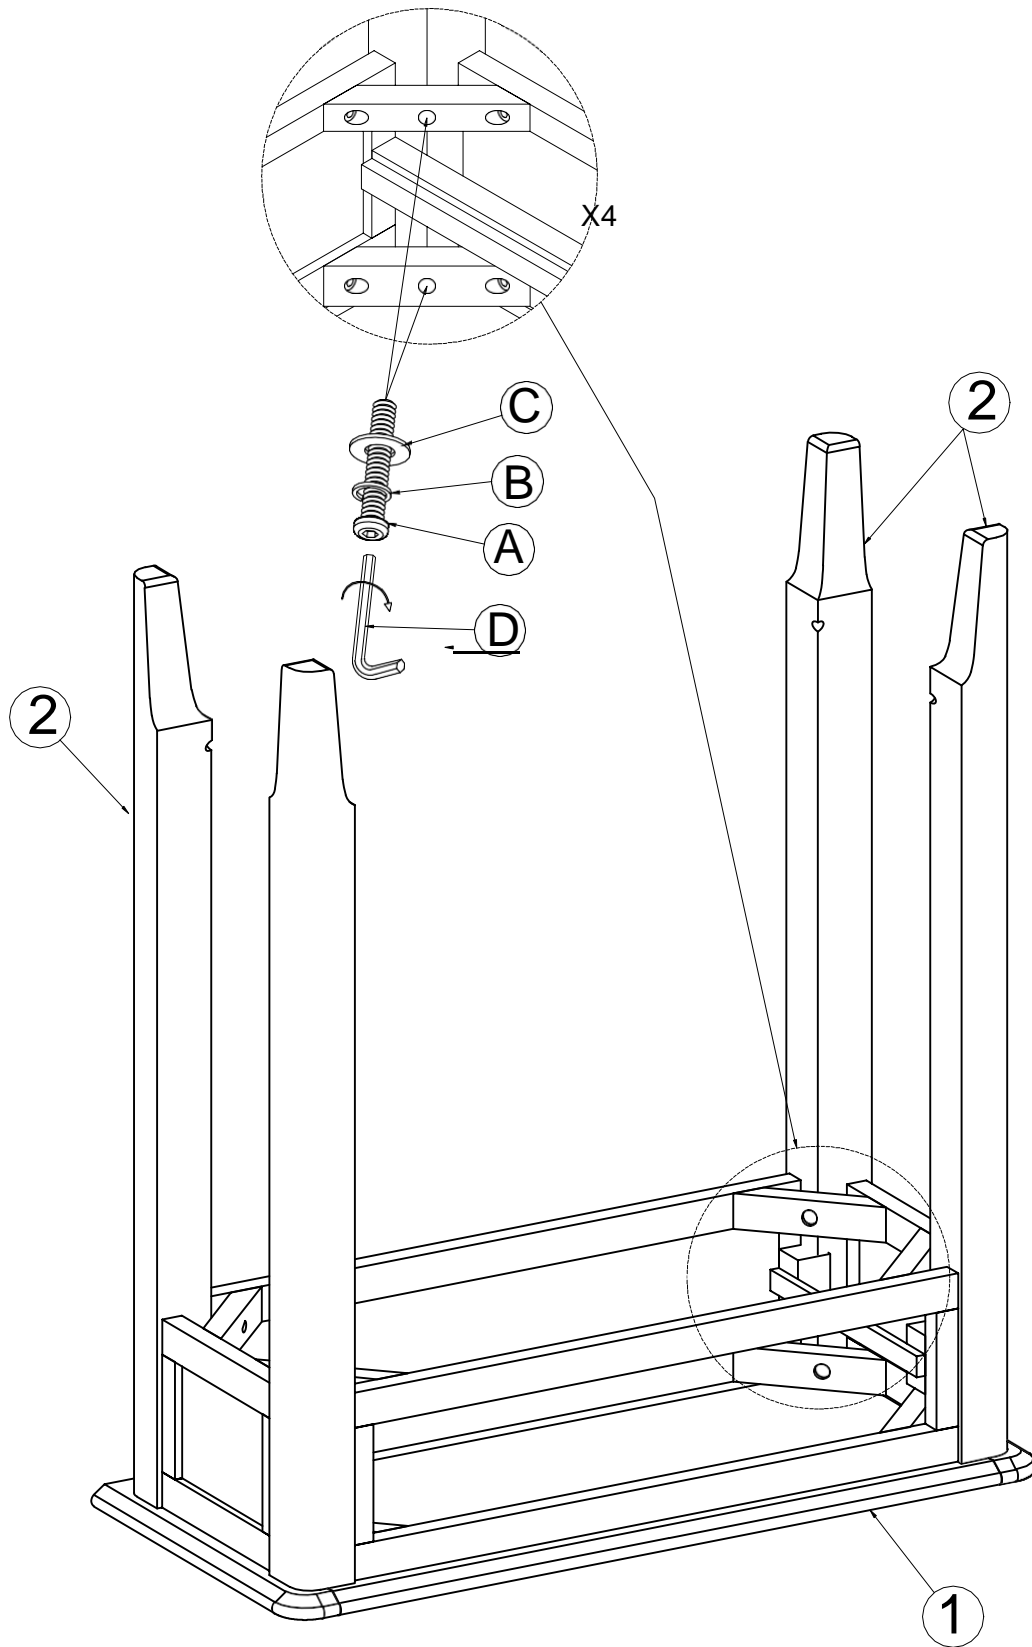

CONSOLE TABLE

Assembly Instructions

CUSTOMER SERVICE
(01623 727374)

HARDWARE

12 x
M6 x 50mm

A

12 x
Ø6 x 1.5mm

B

12 x
Ø16 x Ø6 x 1.5mm

C

1 x
4mm

D

PARTS

Safety Advice

Please take the time to carefully read through the whole of these instructions before you commence.

Keep these instructions for future reference.

Assemble the product as close to its intended final position in the room as possible.

HANDY HINT: If you keep the hardware in a bowl during assembly you will be less likely to lose them.

1

2

3

General Care