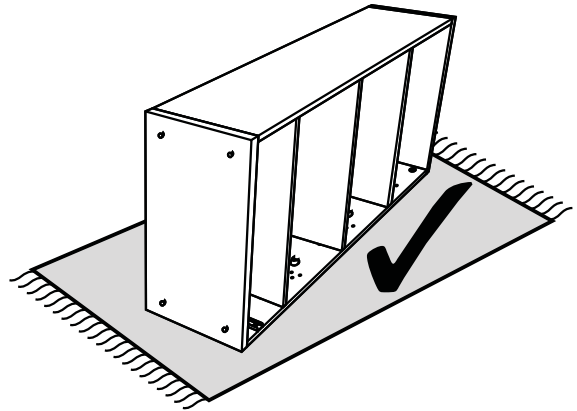

CONSOLE TABLE

Assembly Instructions

CUSTOMER SERVICE
(01623 727374)

HARDWARE

12 x
M6 x 50mm

A

12 x
Ø6 x 1.5mm

B

12 x
Ø16 x Ø6 x 1.5mm

C

1 x
4mm

D

PARTS

Safety Advice

Please take the time to carefully read through the whole of these instructions before you commence.

Keep these instructions for future reference.