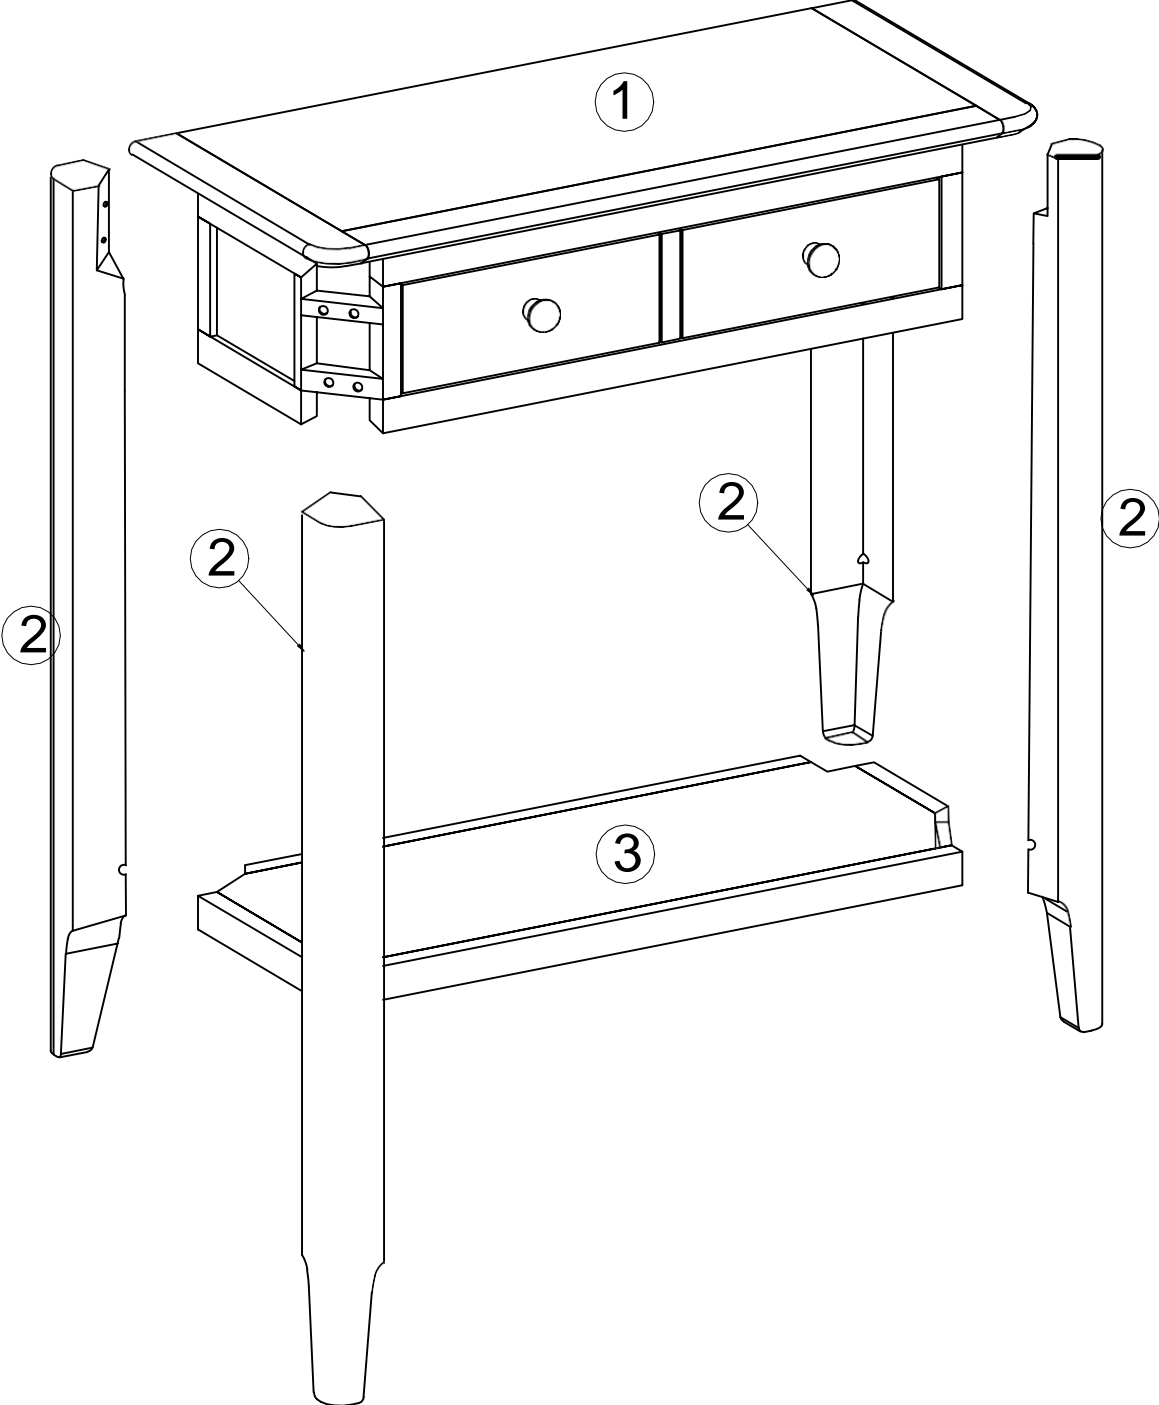

CONSOLE TABLE

Assembly Instructions

CUSTOMER SERVICE
(01623 727374)

HARDWARE

12 x
M6 x 50mm

A

12 x
Ø6 x 1.5mm

B

12 x
Ø16 x Ø6 x 1.5mm

C

1 x
4mm

D

PARTS

Safety Advice

Please take the time to carefully read through the whole of these instructions before you commence.

Keep these instructions for future reference.