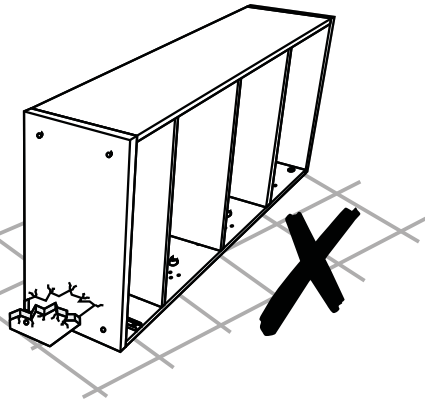

CONSOLE TABLE

Assembly Instructions

CUSTOMER SERVICE
(01623 727374)

HARDWARE

12 x
M6 x 50mm

A

12 x
Ø6 x 1.5mm

B

12 x
Ø16 x Ø6 x 1.5mm

C

1 x
4mm

D

PARTS

Safety Advice

Please take the time to carefully read through the whole of these instructions before you commence.

Keep these instructions for future reference.