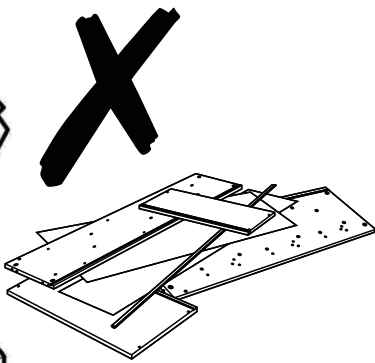

CONSOLE TABLE

Assembly Instructions

CUSTOMER SERVICE
(01623 727374)

HARDWARE

12 x
M6 x 50mm

A

12 x
Ø6 x 1.5mm

B

12 x
Ø16 x Ø6 x 1.5mm

C

1 x
4mm

D

PARTS

Safety Advice

Please take the time to carefully read through the whole of these instructions before you commence.

Keep these instructions for future reference.