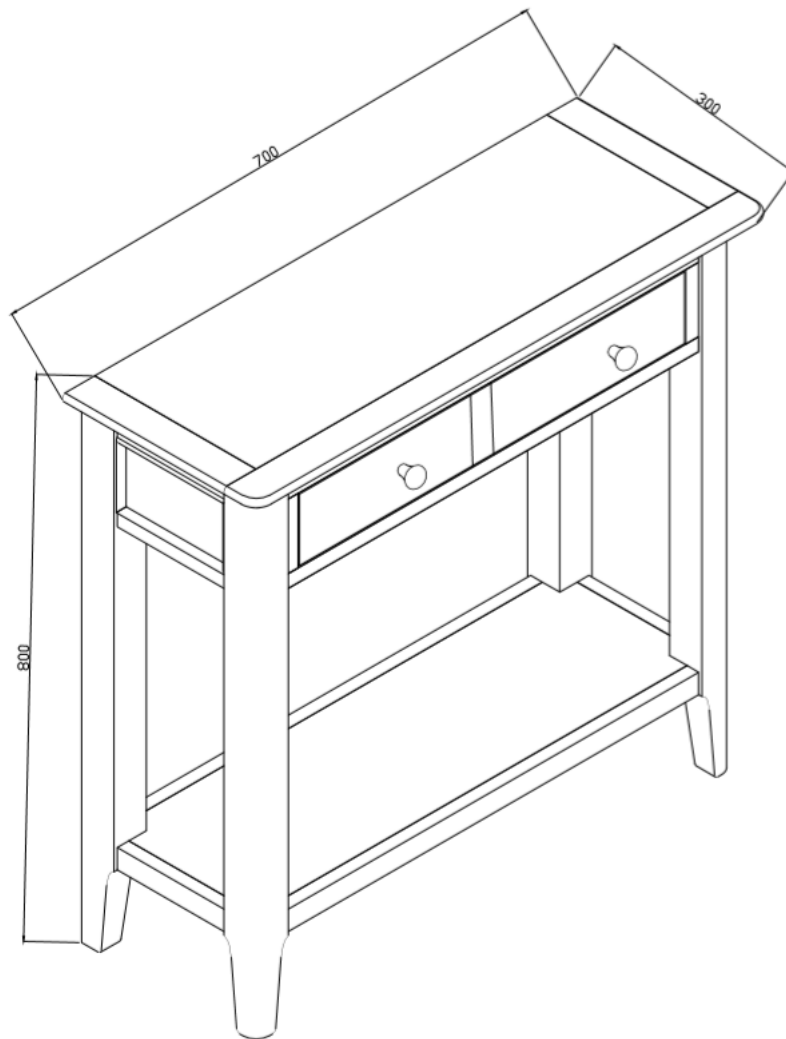

CONSOLE TABLE

Assembly Instructions

CUSTOMER SERVICE
(01623 727374)

HARDWARE

12 x
M6 x 50mm

A

12 x
Ø6 x 1.5mm

B

12 x
Ø16 x Ø6 x 1.5mm

C

1 x
4mm

D

PARTS

Safety Advice

Please take the time to carefully read through the whole of these instructions before you commence.

Keep these instructions for future reference.