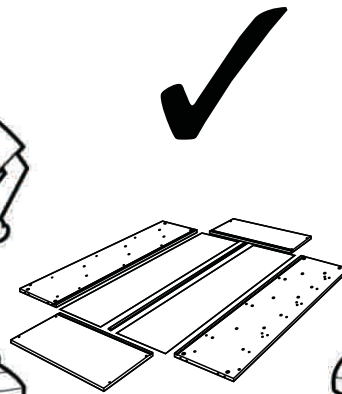

CONSOLE TABLE

Assembly Instructions

CUSTOMER SERVICE
(01623 727374)

HARDWARE

12 x
M6 x 50mm

A

12 x
Ø6 x 1.5mm

B

12 x
Ø16 x Ø6 x 1.5mm

C

1 x
4mm

D

PARTS

Safety Advice

Please take the time to carefully read through the whole of these instructions before you commence.

Keep these instructions for future reference.