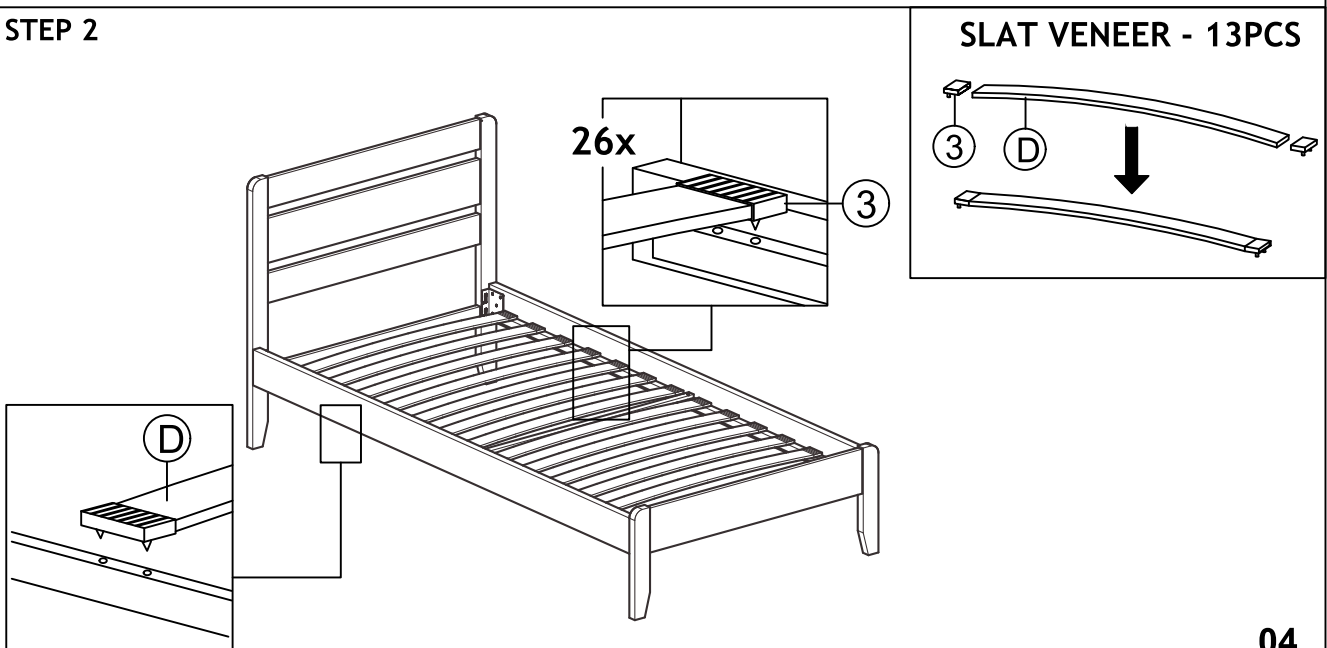

ASSEMBLY INSTRUCTIONS

MODEL : BEAULIEU 3'

Read this instruction carefully. Refer hardware and furniture parts list for guidance. Be sure all parts are complete, before assembling. Place all wooden furniture part on a clean and flat soft surface to prevent scratches. Refer steps provided as assembling guide.

CAUTIONS :

1. Do not **FULLY-TIGHTEN** the nuts or nut bolts until all are in place.
2. To prevent thread damage. Ensure that nuts or nut bolts are not over-tighten.
3. Hardware are to be kept out of reach from children.

PART LIST		
ITEM	DESCRIPTION	QTY
A	HEADBOARD	1 PC
B	FOOTBOARD	1 PC
C	SIDE RAIL	2 PCS
D	SLAT VENEER	13 PCS
E	CENTRE METAL RAIL	1 PC

HARDWARE LIST			
ITEM	DESCRIPTION		QTY
1	JCBB SCREW M8 x 20MM		8 PCS
2	ALLEN KEY M5 (SHORT)		1 PC
3	CAP		26 PCS
4	SPRING WASHER 5/16		8 PCS
5	FLAT WASHER 5/16		8 PCS
6	CSK SCREW M4 x 32MM		2 PCS

STEP 1

STEP 2