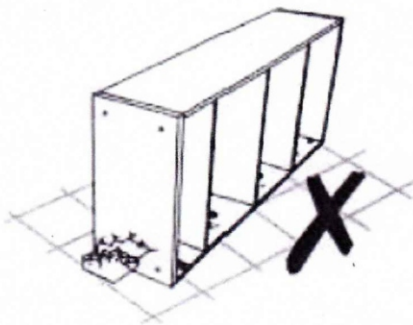

# Sareer Furniture **BEAULIEU 3FT**

## BEAULIEU 3'

1. Please read through and follow the step by step instructions in the leaflet.
2. We recommend that assembly is done in the room intended for use and it is assembled by two adults.
3. Please do not discard any packaging before you have checked all the parts and fittings are complete.
4. Assemble this product on a flat and clean surface to avoid scratching.
5. Do not fully tighten all bolts until all parts have been assembled loosely. Product and/or fittings might be damaged by over tightening screws or bolts. Beware of cross-threading the screws and nuts during assembly.
6. Keeps fittings away from children's reach.
7. Wipe clean using a soft damp cloth followed by a dry cloth.
8. Do not use abrasives or cleaning products which may contain ammonia or solvents.
9. Take care when handling or moving the furniture. Careless handling can damage wooden furniture, try to lift rather than drag.