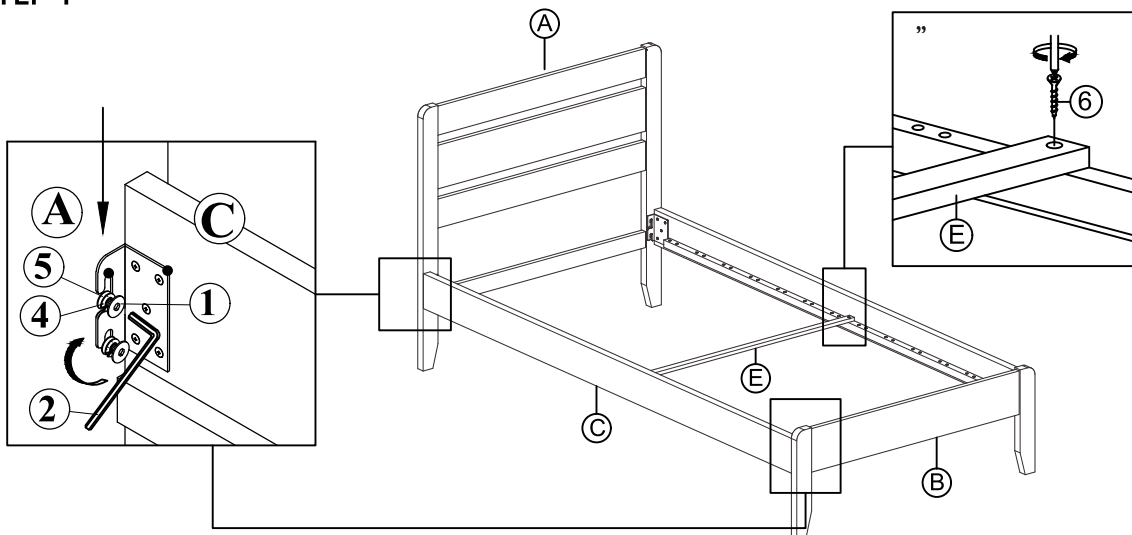

ASSEMBLY INSTRUCTIONS

MODEL : BEAULIEU 3'

Read this instruction carefully. Refer hardware and furniture parts list for guidance. Be sure all parts are complete, before assembling. Place all wooden furniture part on a clean and flat soft surface to prevent scratches. Refer steps provided as assembling guide.

CAUTIONS :

1. Do not **FULLY-TIGHTEN** the nuts or nut bolts until all are in place.
2. To prevent thread damage. Ensure that nuts or nut bolts are not over-tighten.
3. Hardware are to be kept out of reach from children.

PART LIST		
ITEM	DESCRIPTION	QTY
A	HEADBOARD	1 PC
B	FOOTBOARD	1 PC
C	SIDE RAIL	2 PCS
D	SLAT VENEER	13 PCS
E	CENTRE METAL RAIL	1 PC

HARDWARE LIST			
ITEM	DESCRIPTION		QTY
1	JCBB SCREW M8 x 20MM		8 PCS
2	ALLEN KEY M5 (SHORT)		1 PC
3	CAP		26 PCS
4	SPRING WASHER 5/16		8 PCS
5	FLAT WASHER 5/16		8 PCS
6	CSK SCREW M4 x 32MM		2 PCS

STEP 1