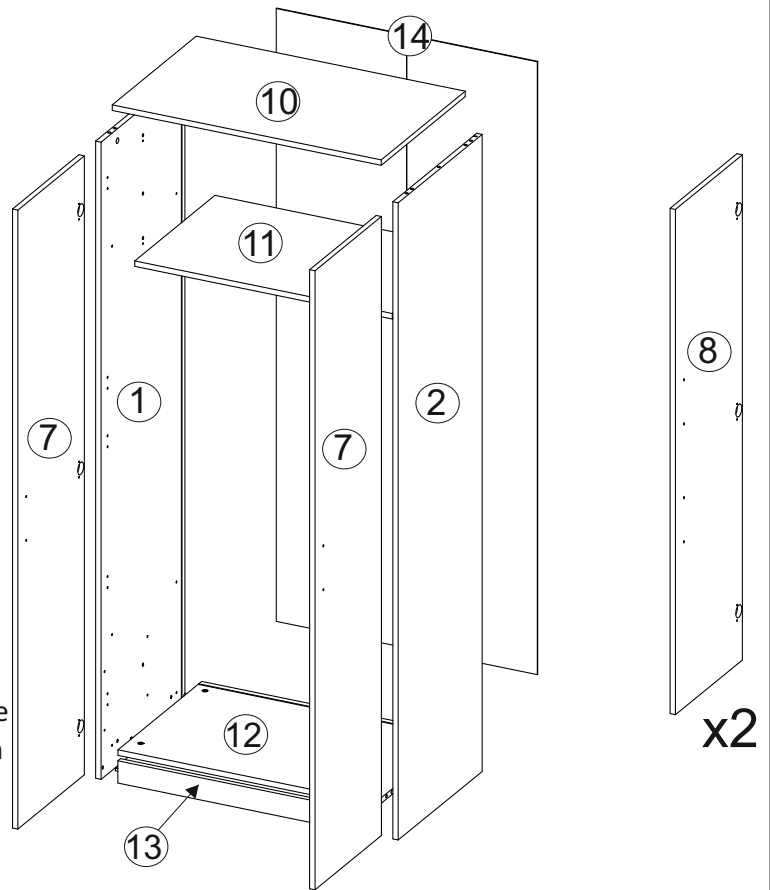

Installation shall be carried out exactly according to the manufacturer's instructions-otherwise a safety risk can occur if incorrectly installed; **WARNING** In order to prevent overturning this product must be used with the wall attachment device provided.