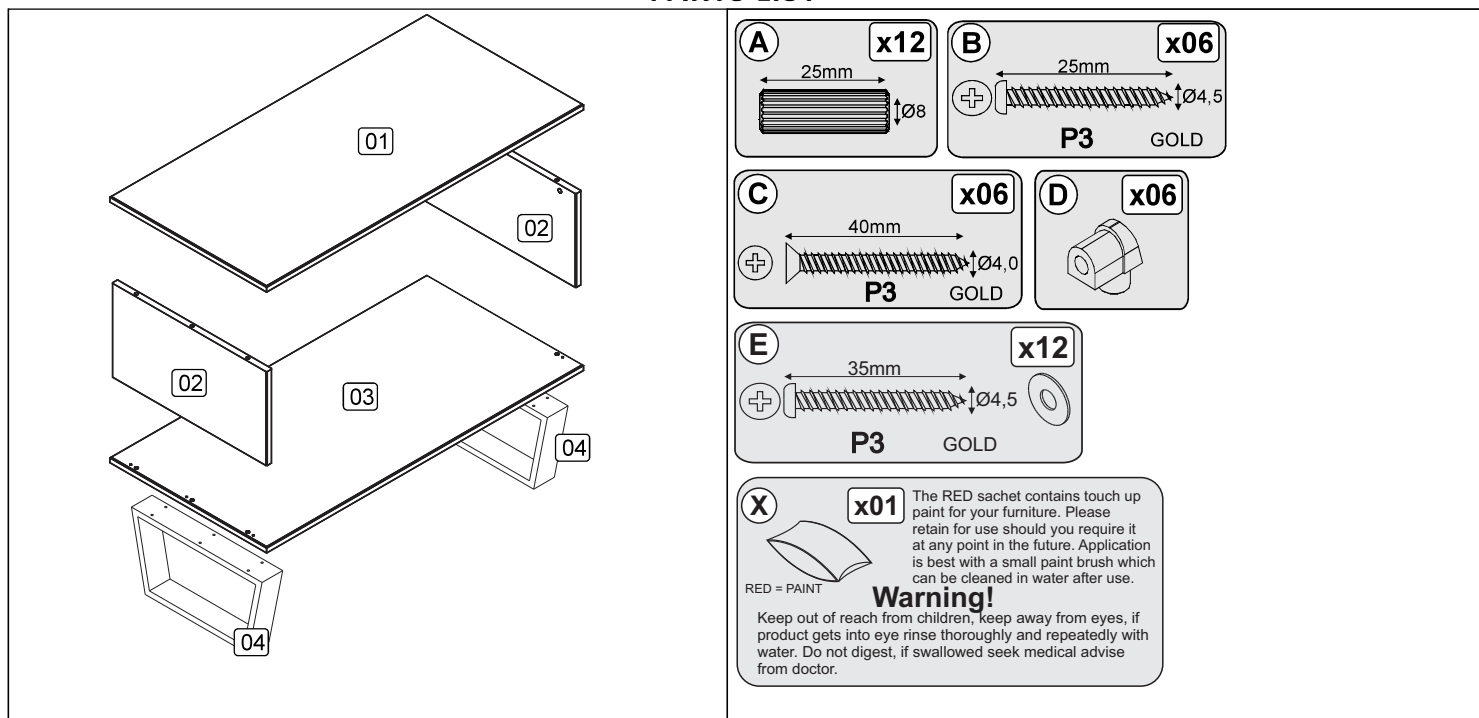

PARTS LIST

BEFORE YOU START ASSEMBLY

Please check that you have all the correct parts and fittings as detailed on the assembly instructions.

FOR DAMAGED/REPLACEMENT PARTS

Please visit

www.coreproducts.co.uk/parts

Batch
Number

2021-0315