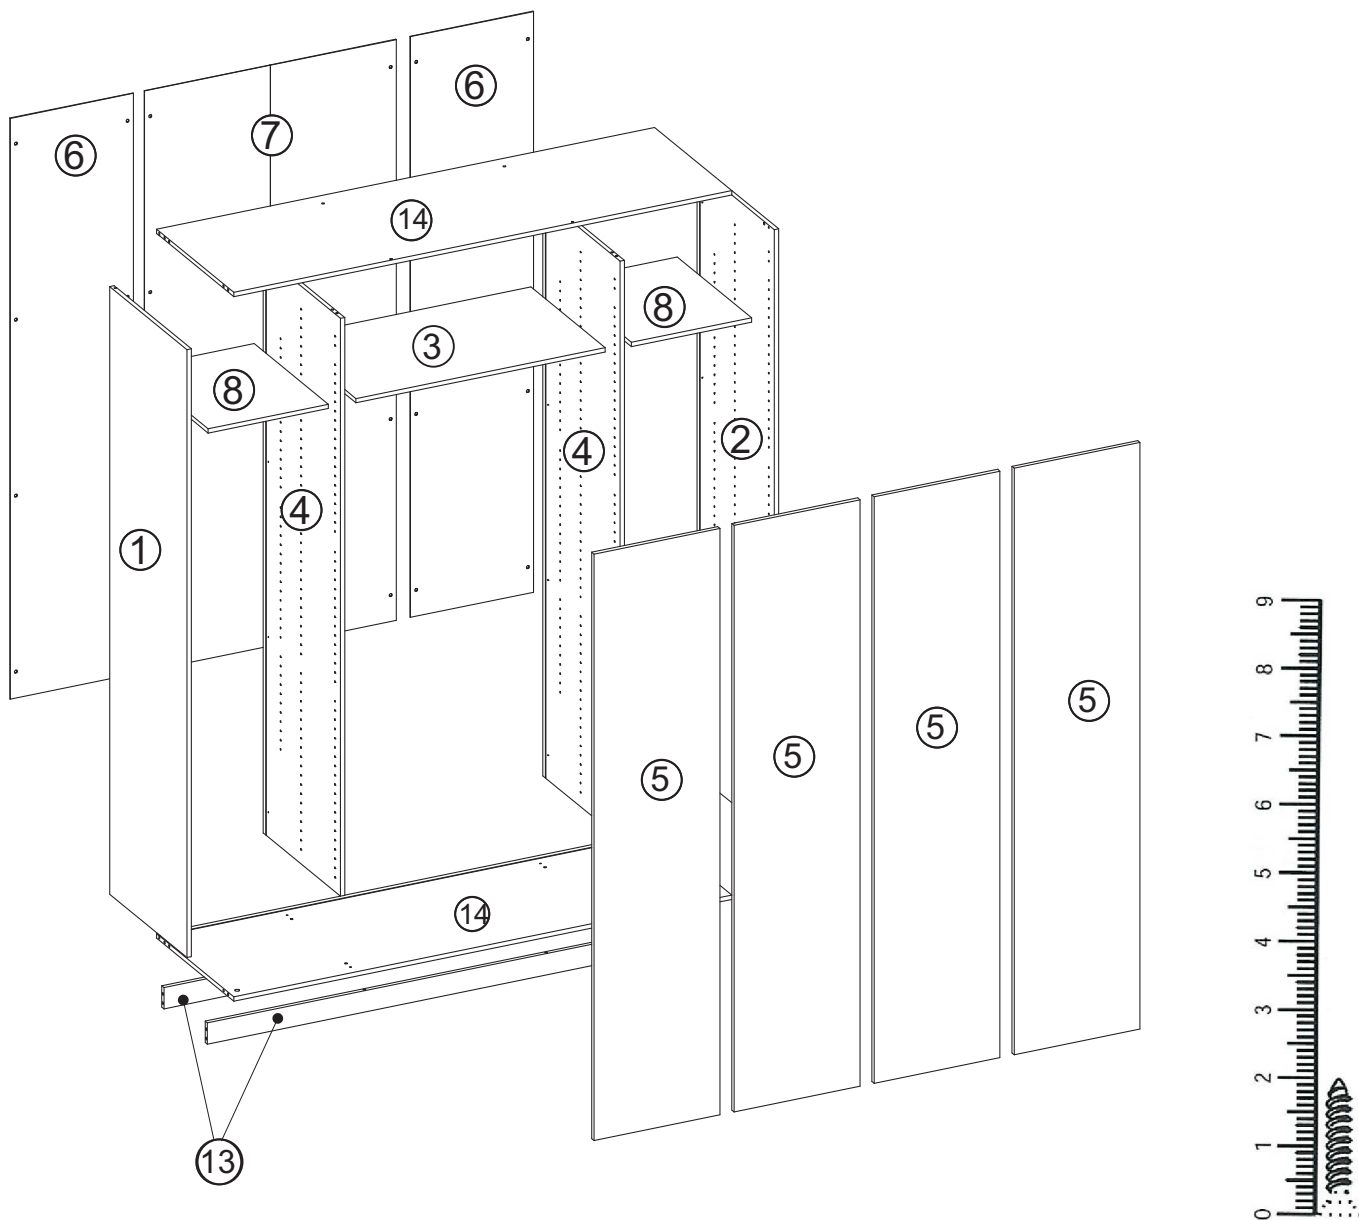

Installation shall be carried out exactly according to the manufacturer's instructions-otherwise a safety risk can occur if incorrectly installed; **WARNING** In order to prevent overturning this product must be used with the wall attachment device provided.